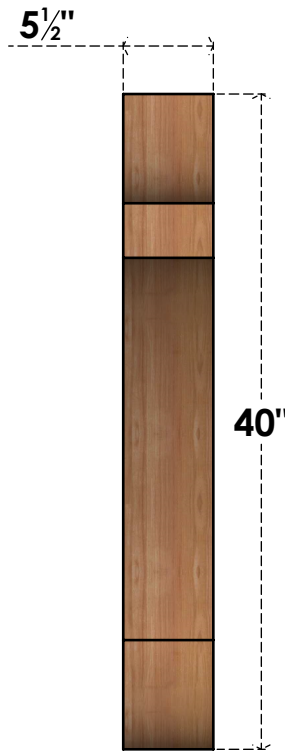

BRC06X40X40OLY00SWR

5 1/2"W X 40"D X 40"H OLYMPIC SMOOTH BRACE, WESTERN RED CEDAR

SIDE

FRONT

EKENA MILLWORK
2300 WEST MAIN ST.
CLARKSVILLE, TX 75426
TOLL FREE: 866-607-0453
WWW.EKENAMILLWORK.COM

NOTES

1. INSTALLATION TO BE COMPLETED IN ACCORDANCE WITH MANUFACTURER'S SPECIFICATIONS.
2. DRAWING MAY NOT BE TO SCALE
3. THIS DRAWING IS INTENDED FOR DESIGN AND PLANNING PURPOSES ONLY.
4. ALL INFORMATION CONTAINED HEREIN WAS CURRENT AT THE TIME OF DEVELOPMENT BUT MUST BE REVIEWED AND APPROVED BY THE PRODUCT MANUFACTURER TO BE CONSIDERED ACCURATE.
5. PRODUCTS ARE NOT KILN DRIED. THIS ITEM IS UNIQUE AND WILL CONTAIN THE NATURAL VARIATIONS THAT THE WOOD SPECIES OFFERS. THIS MAY RESULT IN VARIATIONS UP TO 1/4"