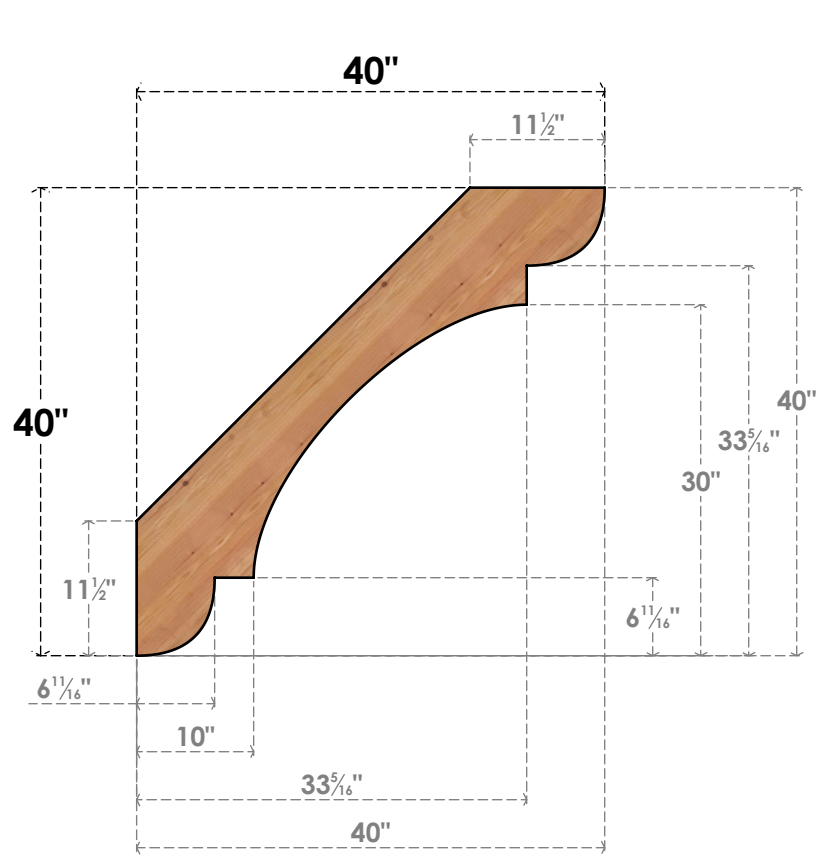

BRC06X40X40OLY00SWR

5 1/2"W X 40"D X 40"H OLYMPIC SMOOTH BRACE, WESTERN RED CEDAR

SIDE

FRONT

EKENA MILLWORK
2300 WEST MAIN ST.
CLARKSVILLE, TX 75426
TOLL FREE: 866-607-0453
WWW.EKENAMILLWORK.COM

NOTES

1. INSTALLATION TO BE COMPLETED IN ACCORDANCE WITH MANUFACTURER'S SPECIFICATIONS.
2. DRAWING MAY NOT BE TO SCALE
3. THIS DRAWING IS INTENDED FOR DESIGN AND PLANNING PURPOSES ONLY.
4. ALL INFORMATION CONTAINED HEREIN WAS CURRENT AT THE TIME OF DEVELOPMENT BUT MUST BE REVIEWED AND APPROVED BY THE PRODUCT MANUFACTURER TO BE CONSIDERED ACCURATE.
5. PRODUCTS ARE NOT KILN DRIED. THIS ITEM IS UNIQUE AND WILL CONTAIN THE NATURAL VARIATIONS THAT THE WOOD SPECIES OFFERS. THIS MAY RESULT IN VARIATIONS UP TO 1/4"